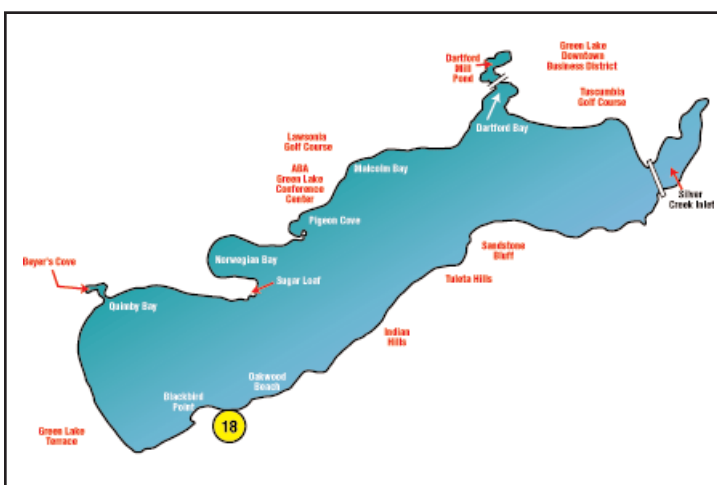

SUNRISE VACATION RENTALS Vacation Rental of Private Homes in the Green Lake, Wisconsin Area

P.O. Box 63, Green Lake, WI 54941 Tel: 920-294-3001 Fax: 920-294-0660 www.sunrisepm.com e-mail: info@sunrisepm.com

Managed by Sunrise Property Management, LLC