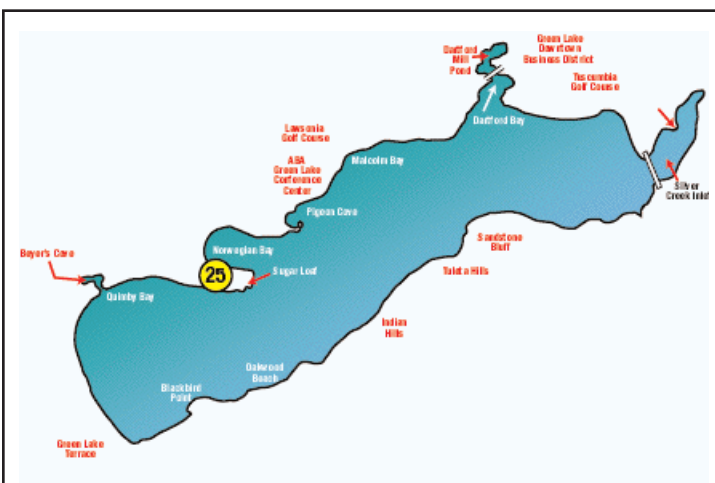

In-ground swimming pool available for rentals of four or more consecutive weeks.

Bed linens and towels are provided.

Max. Occupancy 10

**No Smoking
Pets Negotiable**

**$5,000 Week
$5,700 Week with Pool**