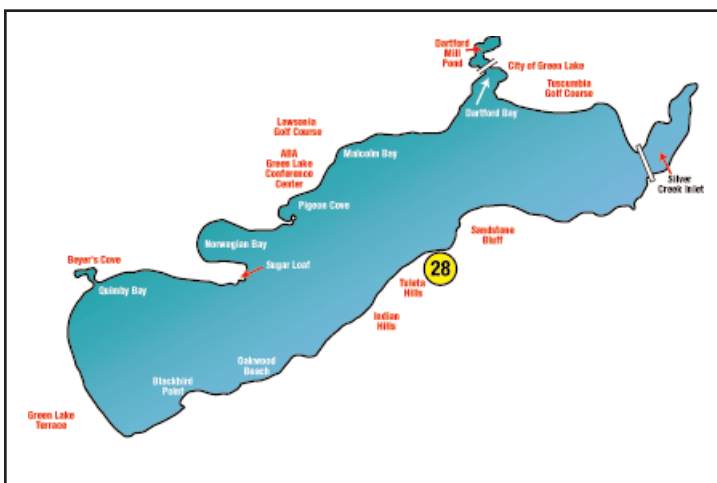

Bed linens are provided. Bring your own towels.

Max. Occupancy 10
No Smoking – No Pets

High Season (June, July, August): **$4200 Week**

Low Season (May, September, October):

$500 Night (3 night min. plus $200 cleaning charge)

SUNRISE VACATION RENTALS Vacation Rental of Private Homes in the Green Lake, Wisconsin Area

P.O. Box 63, Green Lake, WI 54941 Tel: 920-294-3001 Fax: 920-294-0660 www.sunrisepm.com e-mail: info@sunrisepm.com

Managed by Sunrise Property Management, LLC