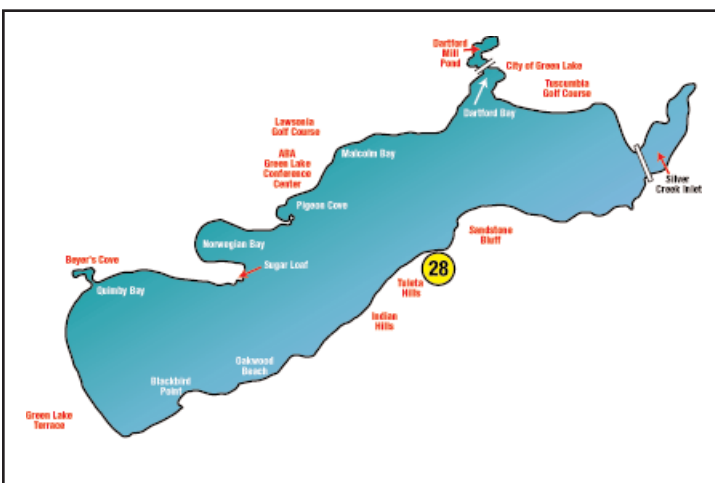

Bed linens are provided. Bring your own towels.

Max. Occupancy 10
No Smoking – No Pets

High Season (June, July, August): **$4200 Week**

Low Season (May, September, October):

$500 Night (3 night min. plus $200 cleaning charge)

SUNRISE VACATION RENTALS Vacation Rental of Private Homes in the Green Lake, Wisconsin Area

P.O. Box 63, Green Lake, WI 54941 Tel: 920-294-3001 Fax: 920-294-0660 www.sunrisepm.com e-mail: info@sunrisepm.com

Managed by Sunrise Property Management, LLC