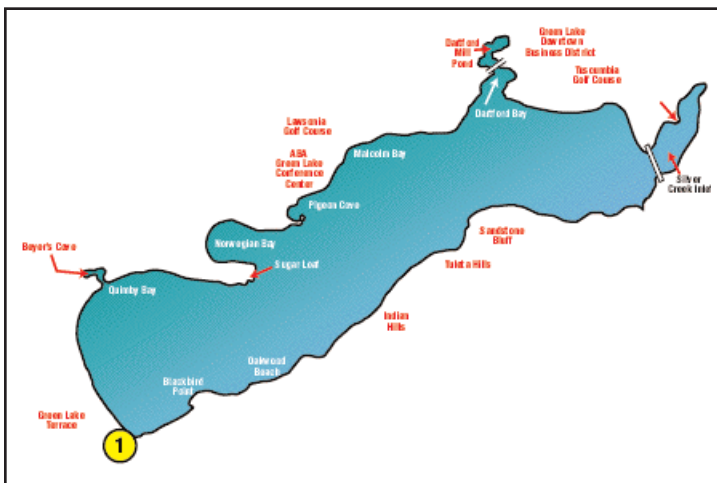

Max. Occupancy 6

No Smoking
No Pets

High Season:
$1550 Week
$300 Night

Low Season:
$1350 Week
$260 Night

SUNRISE VACATION RENTALS Vacation Rental of Private Homes in the Green Lake, Wisconsin Area

P.O. Box 63, Green Lake, WI 54941 Tel: 920-294-3001 Fax: 920-294-0660 www.sunrisepm.com e-mail: info@sunrisepm.com

Managed by Sunrise Property Management, LLC