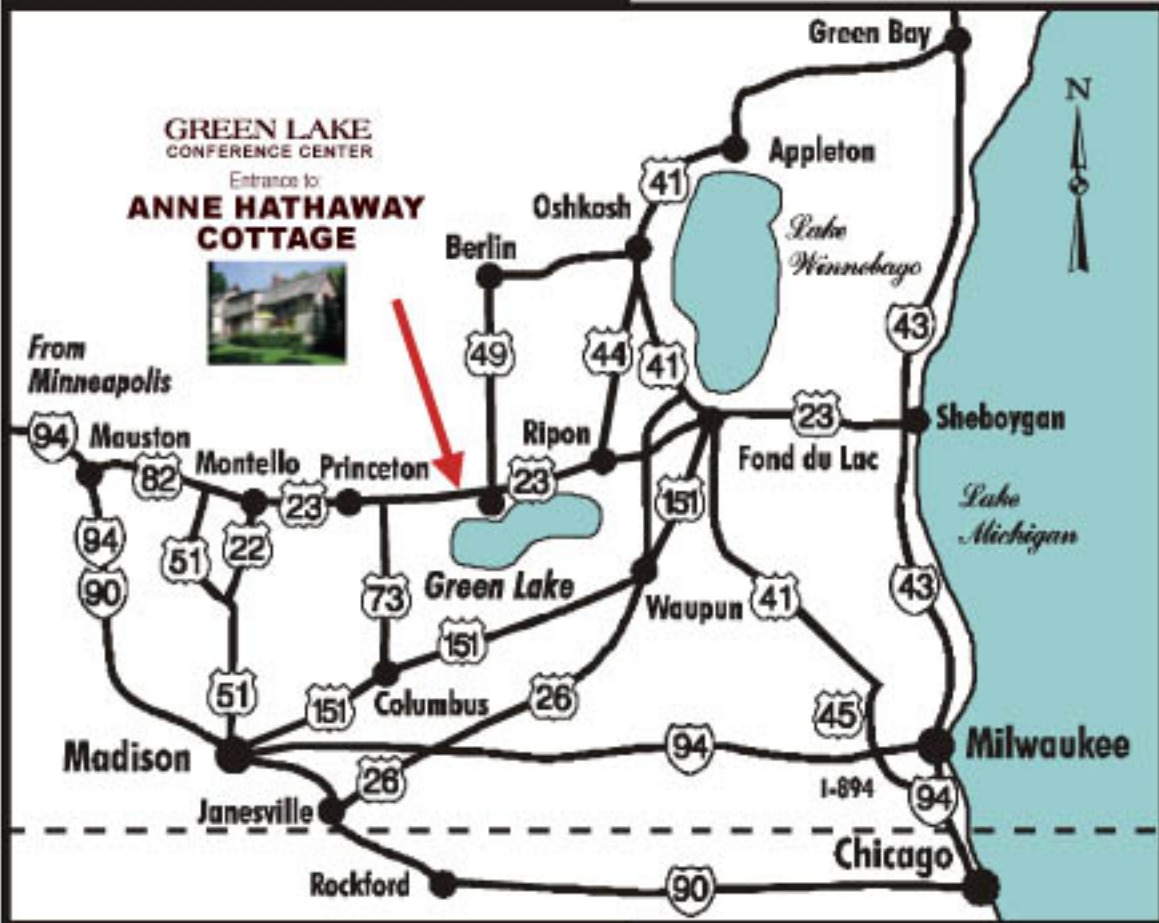

WELCOME TO...
Anne Hathaway Cottage

DRIVING DIRECTIONS

Anne Hathaway Cottage is located within the Green Lake Conference Center, a 600+ acre gated community. Look for the Green Lake Conference Center Signs and the red brick entry gates on the south side of State Highway 23; 2 miles west of the city of Green Lake and 8 miles east of Princeton.

You can also get directions from your location from www.mapquest.com by entering the GLCC address:
 W2511 State Road 23, Green Lake, WI 54941

From:	
Oshkosh, WI	30 miles
Columbus, WI	40 miles
Appleton, WI	50 miles
Madison, WI	65 miles
Green Bay, WI	80 miles
Milwaukee, WI	90 miles
Chicago, IL	180 miles
Minneapolis, MN	270 miles

Anne Hathaway Cottage
 W2511 State Road 23
 N5367 Shore Drive
 Green Lake, WI 54941